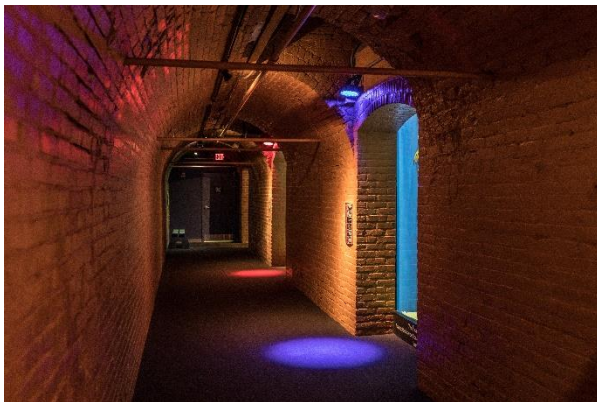

Industry & Habitat Gallery – Powerhouse History

- Sound: Video of building's evolution
- Smell: N/A
- Touch: Brick walls with building materials illustrating Aquarium's construction; largely carpeted
- Lighting: Various color-changing lights throughout a short hallway/corridor that do not flash; some natural light from window
- Proprioception: A ramp descends from the Powerhouse history area

Industry & Habitat Gallery

- Sound: Soft music; industrial clinking and ticking
- Smell: N/A
- Touch: Carpeted
- Lighting: Various color-mood lights; some areas are slightly darker than other areas; LED exhibit lighting has a bluish purple hue
- Proprioception: A ramp descends from the Powerhouse history area

Giant Pacific Octopus Arch

- Sound: Carnival music and audio of children laughing
- Smell: N/A
- Touch: N/A
- Lighting: Blue, purple lighting

Coastal Boardwalk Gallery

- Sound: Carnival music and audio of children laughing, occasional microphone interpretive talks
- Smell: Ocean and saltwater aroma
- Touch: Interactive (optional) touch exhibits of stingrays
- Lighting: Warm daytime lights in the remainder of the exhibit; stingray touchpool illuminated by LED lighting

Tropical Reef Gallery

- Sound: Submarine soundtrack
- Smell: N/A
- Touch: Brick walls, carpeted floors
- Lighting: Various colored mood lights, slightly dark

Shark Gallery & Seatube

- Sound: Ocean and submarine sounds, video of SCUBA diver interpretive talk
- Smell: N/A
- Touch: Shark wall interactives include shark teeth and shark skin
- Visual: Exhibit area is dark, shark tank is illuminated by LED lighting, water reflections can be seen inside the seatube; two “shark vision” viewing ports illustrate shark vision