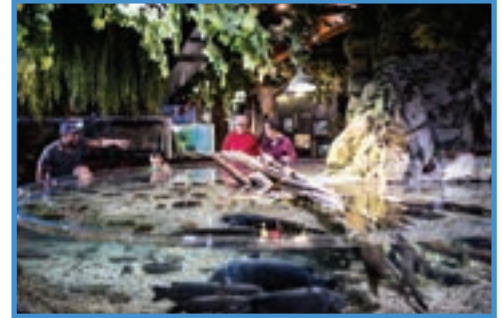

AQUARIUM SENSORY FIELD GUIDE

Ohio Lakes & Rivers Gallery

- **Sound:** Waterfall, bird and cricket soundtrack, video about spotted turtles, loud hand dryers in restroom
- **Smell:** NA
- **Touch:** Themed replica trees and vines, stone flooring
- **Lighting:** Warm daytime lights
- **Proprioception:** NA

Asia & Indonesia Gallery

- **Sound:** Soundtrack of drums, bird and cricket noises, video of archerfish
- **Smell:** NA
- **Touch:** Largely carpeted
- **Lighting:** Warm daytime lights
- **Proprioception:** NA

Tropical Forest Gallery

- **Sound:** Soundtrack of birds, crickets, and thunder rumbling, water trickling sound
- **Smell:** NA
- **Touch:** Replica trees and vines, largely carpeted
- **Lighting:** Warm daytime lights
- **Proprioception:** NA

I Spy Corridor

- **Sound:** Soundtrack of whale calls, ship creaks and bubbles
- **Smell:** NA
- **Touch:** Carpeted
- **Lighting:** Dark tunnel
- **Proprioception:** NA

Shark Gallery & Seatube

- **Sound:** Soundtrack of whale calls, ship creaks and bubbles, video about SCUBA divers, occasional microphone interpretive talks
- **Smell:** NA
- **Touch:** Shark teeth and shark skin, storybooks
- **Visual:** Dark, shark habitat is illuminated by LED lighting, water reflections inside the seatube
- **Proprioception:** Ramp descending into seatube entrance, ramp ascending into gift shop from seatube exit